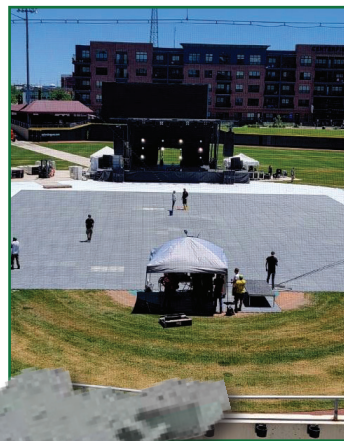

**Supa-Trac** is a temporary flooring solution that combines durability with lightness, making it ideal for pedestrian walkways and areas with heavy foot traffic or equipment pathways. Capable of supporting lightweight vehicles such as golf carts.

**Supa-Trac** preserves the health of grass while shielding it from pedestrian or vehicular damage. This versatile solution is suitable for both natural and synthetic turf, whether used indoors or outdoors.

PEDESTRIAN FRIENDLY

TURF PROTECTION

CAPABLE OF SUPPORTING  
300 PSI

PRE-ASSEMBLED 9X45" TILE

FIRE RATINGS:  
UL94HB & ASTM 2859

MADE IN THE USA

- Allows Light, Air and Water to Reach the Turf
- Available in Gray and White
- Waffle-Back Material for Grass Protection
- ADA Ramp System for Access and Egress