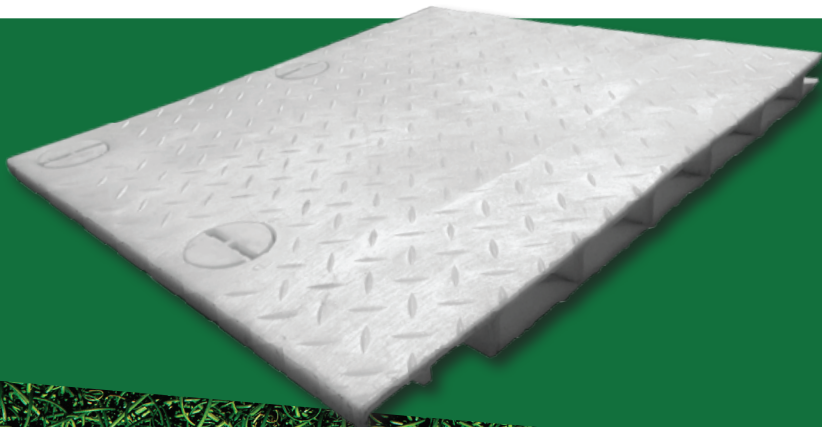

A CONCERT STUFF COMPANY

www.FieldProtectionAgency.com
info@fieldprotectionagency.com
Office (717) 664-2695

Field Protection Agency is a provider of **Matrax**

Matrax is a temporary flooring system for pedestrian and heavy vehicular access for event locations, such as, stadiums, universities, and temporary work sites. This product can be used for difficult access ways due to unstable or soft soil conditions and also be used for turf protection.

PEDESTRIAN FRIENDLY

HD GROUND PROTECTION

CAPABLE OF SUPPORTING
450 PSI

PRE-ASSEMBLED SECTION:
98" X 4'

40 LBS PER PANEL

FIRE RATINGS: UL94HB

MADE IN THE USA

- Quarter Turn Interlocks
- Durable Work Surface
- Available in Translucent or Gray
- Heavy Duty Flatback Material
- Pedestrian Friendly
- Can be used as a Durable Work Space