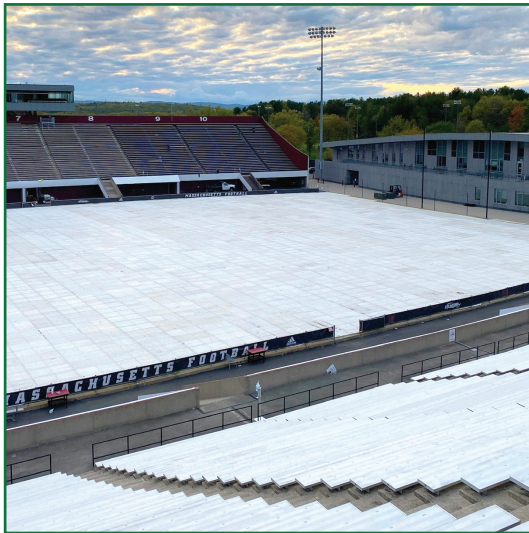

A CONCERT STUFF COMPANY

www.FieldProtectionAgency.com
info@fieldprotectionagency.com
Office (717) 664-2695

Field Protection Agency is a provider of **Matrax**

Matrax is a temporary flooring system for pedestrian and heavy vehicular access for event locations, such as, stadiums, universities, and temporary work sites. This product can be used for difficult access ways due to unstable or soft soil conditions and also be used for turf protection.

PEDESTRIAN FRIENDLY

HD GROUND PROTECTION

CAPABLE OF SUPPORTING
450 PSI

PRE-ASSEMBLED SECTION:
98" X 4'

40 LBS PER PANEL

FIRE RATINGS: UL94HB

MADE IN THE USA

- Quarter Turn Interlocks
- Durable Work Surface
- Available in Translucent or Gray
- Heavy Duty Flatback Material
- Pedestrian Friendly
- Can be used as a Durable Work Space